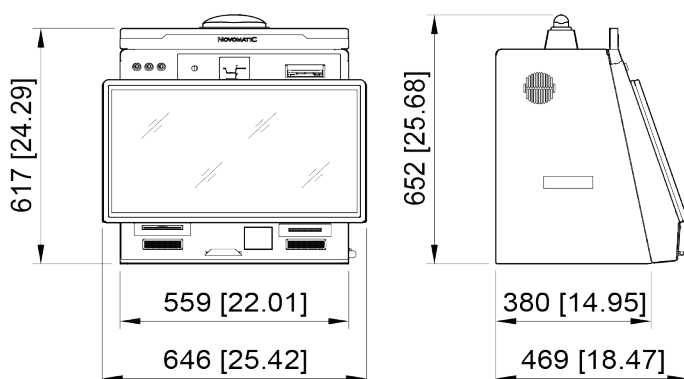

Technical Features

Symbolic Picture

Cabinet Type	Desk (D)		
Top Light	Game light (horizontal, 3 colors)		
Monitor	1 TFT 27" (16:9) PCAP Touch		
Cash Handling			
Bill Validator	iVIZION-100-SS, MEI SCNxxxx (Cashflow), MEI SCNMxxxx (Cashflow), UBA-1x-SS, UBA Pro		
Card Reader	ddm862		
Printer	Epic 880, Epic 950*, Epic Edge, GEN 2*, GEN5		
Scanner	NLS-FM3080		
Mainboard	Platform	Abbr.	Game Content
	Novo PC small	NPCs	Linux, Windows Embedded Standard
Sound	2 full range loudspeakers and 1 subwoofer		

Technical Data

Machine Type	FV657
Dimensions in mm [in]	Width: 646 [25.42] Depth: 469 [18.47]
With Top Light	Height: 652 [25.68]
Without Top Light	Height: 617 [24.29]
AC Line Voltage	100–240 V~ 50–60 Hz, 2.5/1.6 A
Power Consumption	250 W
Ambient Temperature	10–35 °C
Ambient Humidity	30–80 % relative humidity (non-condensing)